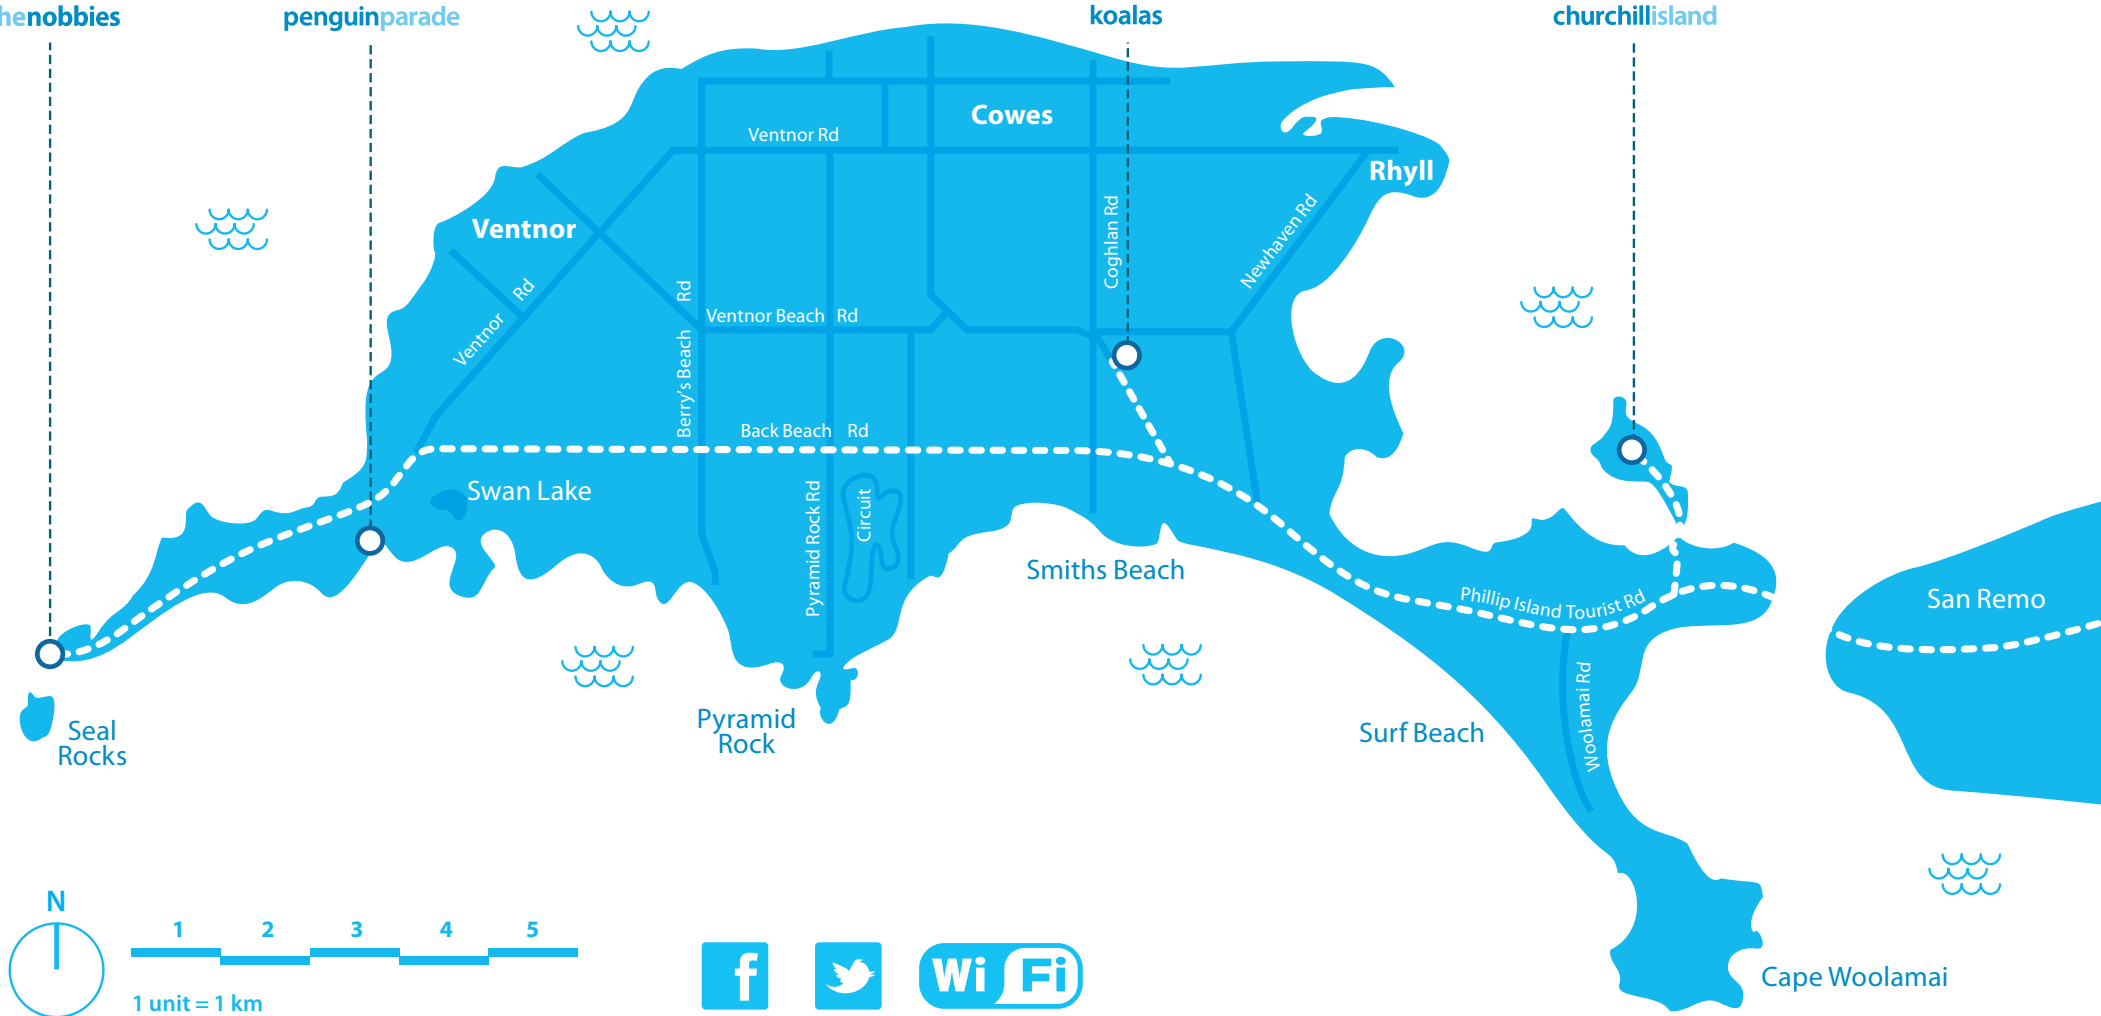

theobaldia

penguin parade

koalas

churchill island

1 unit = 1 km

@Penguin Parade